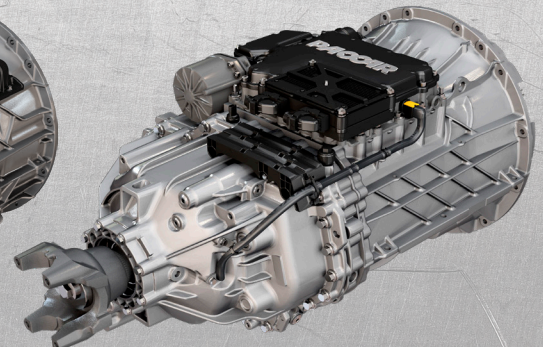

TX-18 PRO

Distribution Centers

Coquitlam
British
Columbia

Mount Pearl
Newfoundland

Quebec City
Quebec

Winnipeg
Manitoba

Remanufacturing & Distribution Centers

Edmonton
Alberta

Mississauga
Ontario
- Steering -

Mississauga
Ontario
- Powertrain -

Moncton
New
Brunswick

Ottawa
Ontario

WE ARE YOUR ONE-STOP DRIVELINE SOURCE SOLUTION!