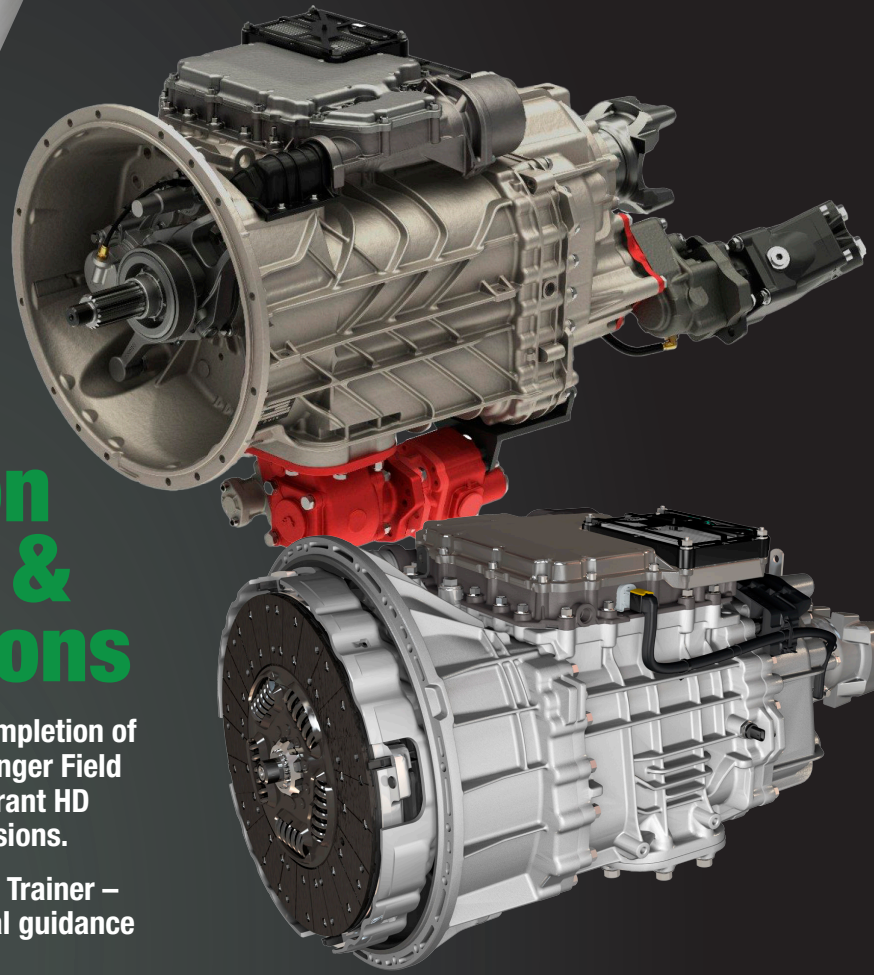

NEW PRODUCT ANNOUNCEMENT REMANUFACTURED AUTOMATED TRANSMISSIONS

100% OEM
Components
Every Time

New Factory
OEM Control
Housing
Assembly
Included

Expertly
Remanufactured
by a Factory
Trained & Qualified
Technician

Mississauga
Ontario
- Powertrain -

Moncton
New
Brunswick

Ottawa
Ontario

WE ARE YOUR ONE-STOP DRIVELINE SOURCE SOLUTION!

ULT Completes Training on Eaton Endurant HD, XD & XD Pro Transmissions

ULT Powertrain is proud to announce the successful completion of training courses with Eaton Fuller Canada and Roadranger Field Marketing. The program focused on the Eaton Endurant HD (12-Speed) and XD & XD-Pro (18-Speed) transmissions.