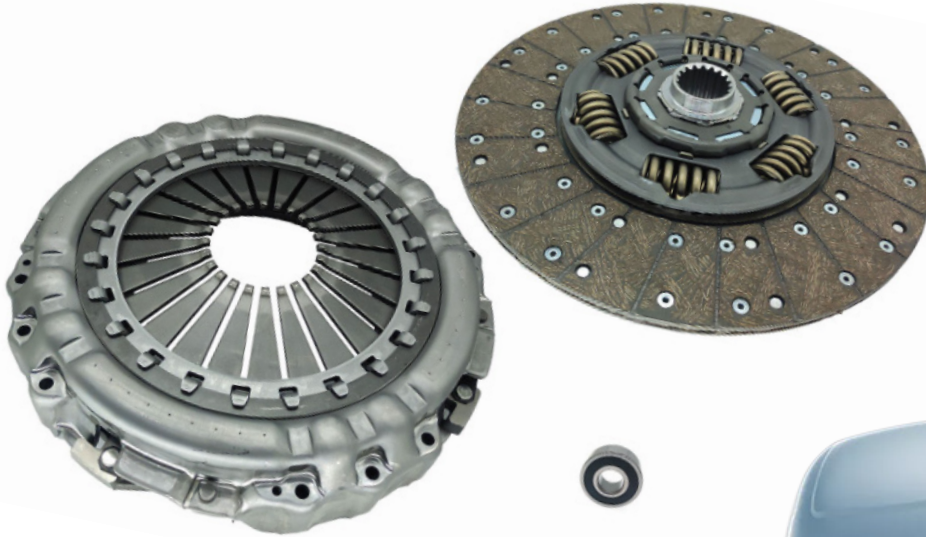

CAPITAL GEAR
Drivetrain Specialists

905.612.1256 | ULTPOWERTRAIN.COM

780.487.1244 | CAPITALGEAR.CA

NEW PRODUCT ANNOUNCEMENT

DT-12 Detroit / Freightliner New Replacement Clutch

Now Available!

You don't have to change your mounting hardware as you have to do with other replacement clutch products, direct fit

Sold as a complete kit!!
Disc and Pressure Plate
(Single Plate Only - DT12 Clutch)

ULT # ULTK4489CL Replaces the Following OE Numbers:

- A02-82500-001
- A02-14027-008
- 3400 700 529

**WARRANTY:
One Year Unlimited Miles**